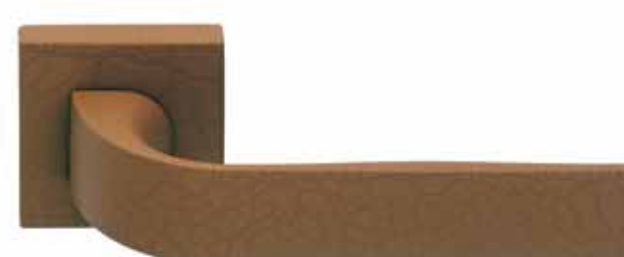

## LEATHER

finitura effetto pelle  
inspired by the texture of leather

TUKE 620/50Q

BLADE 1500/50Q

EIDOS 630/50Q

## OSSIDATO

finitura ossidata rame invecchiato  
oxidized finish patina to replicate old copper

TUKE 620/50Q

BLADE 1500/50Q

EIDOS 630/50Q