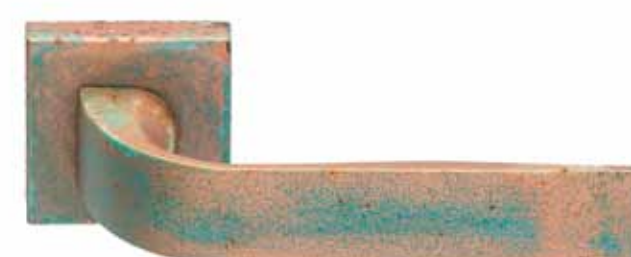

## OSSIDATO

finitura ossidata rame invecchiato  
oxidized finish patina to replicate old copper

TUKE 620/50Q

BLADE 1500/50Q

EIDOS 630/50Q

## CRACKLE

finitura acciaio raggrinzato  
inspired by texture steel

TUKE 620/50Q

BLADE 1500/50Q

EIDOS 630/50Q