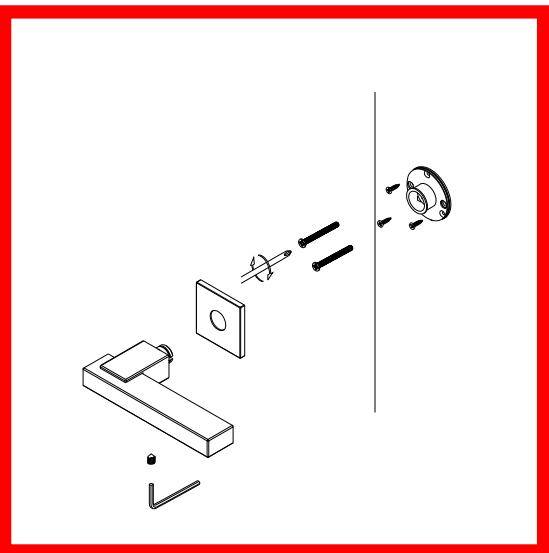

semplice, pulito e pronto da installare
simple, clean and ready to install