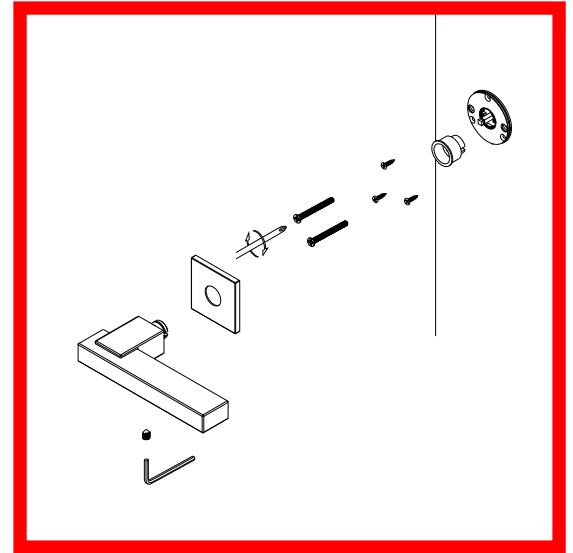

NO LAVORAZIONI
AGGIUTIVE SULLA PORTA
NO ADDITIONAL DOOR
DRILLING REQUIRED