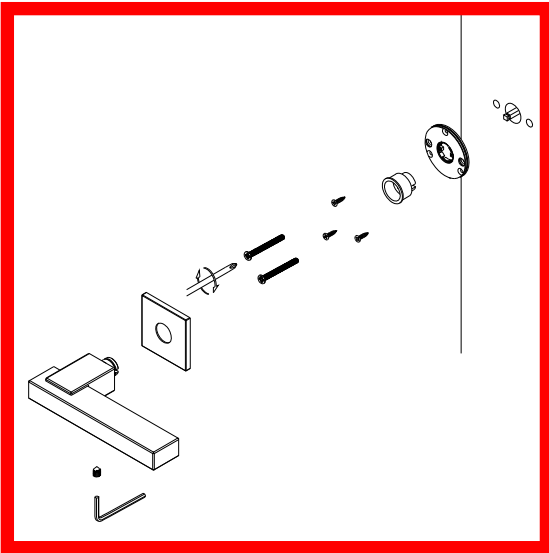

THIN

NO LAVORAZIONI
AGGIUTIVE SULLA PORTA
NO ADDITIONAL DOOR
DRILLING REQUIRED

semplice, pulito e pronto da installare
simple, clean and ready to install