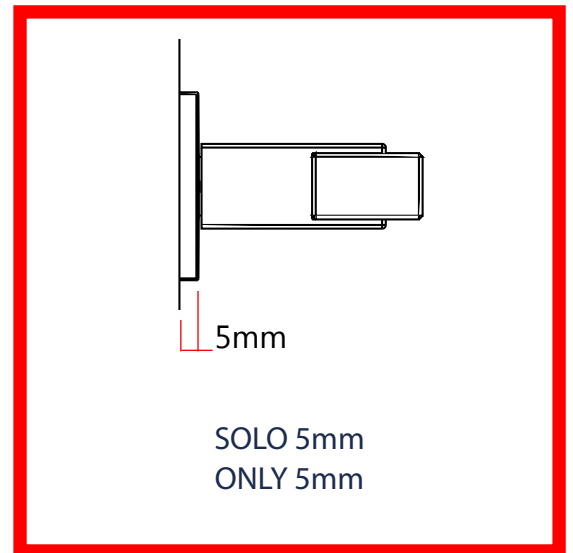

semplice, pulito e pronto da installare
simple, clean and ready to install